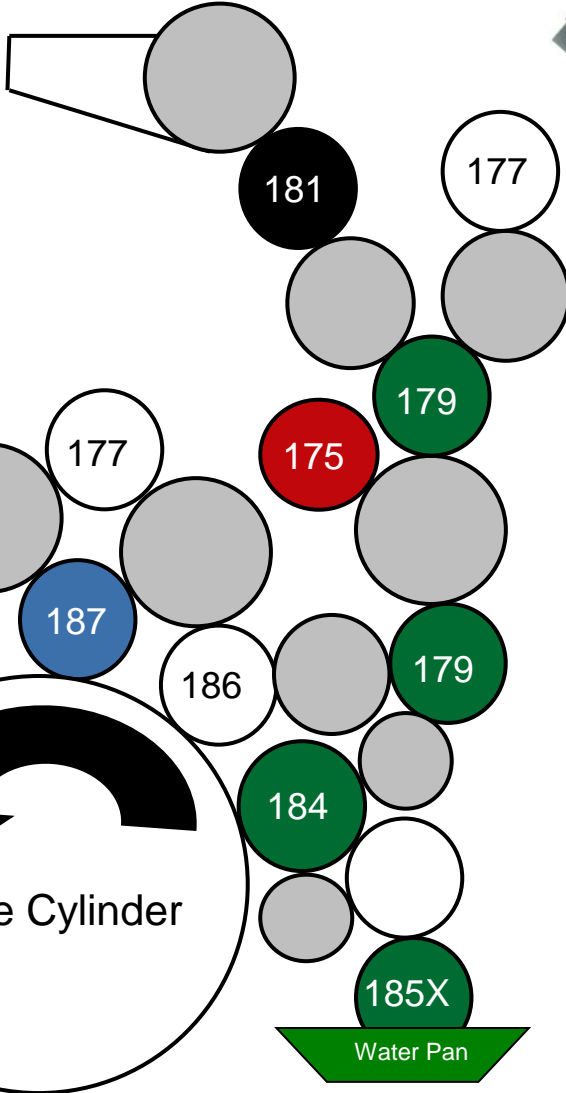

INK FOUNTAIN

Plate Cylinder

Water Pan