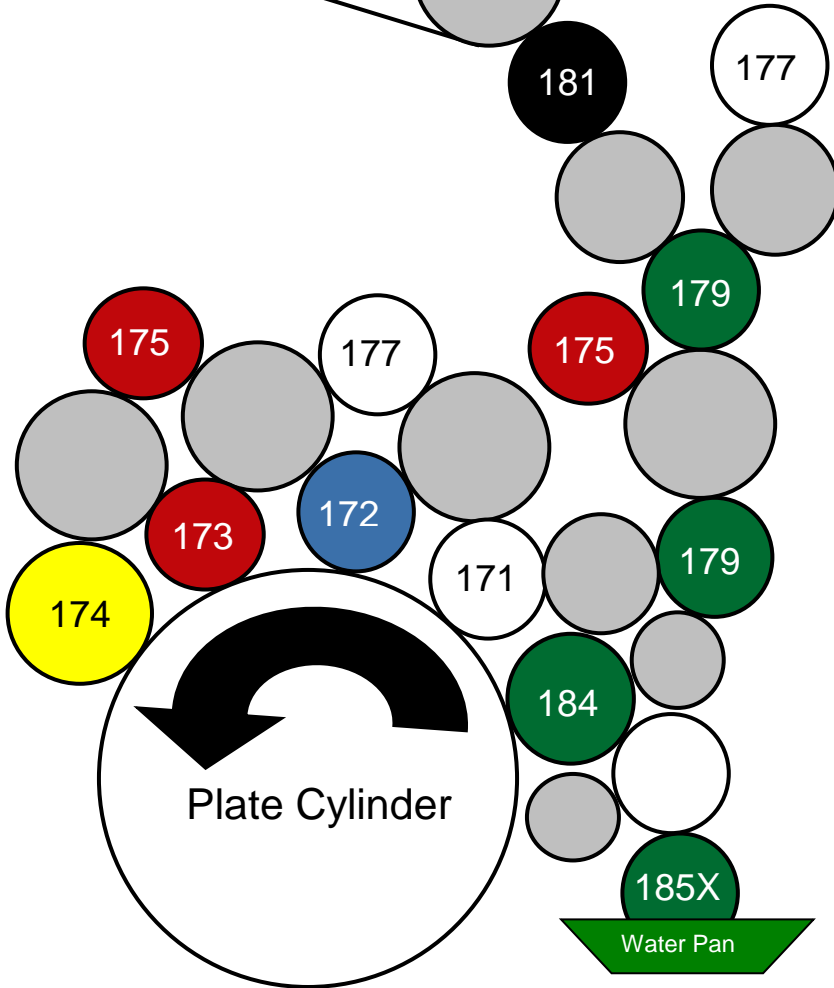

INK FOUNTAIN

Plate Cylinder

Water Pan