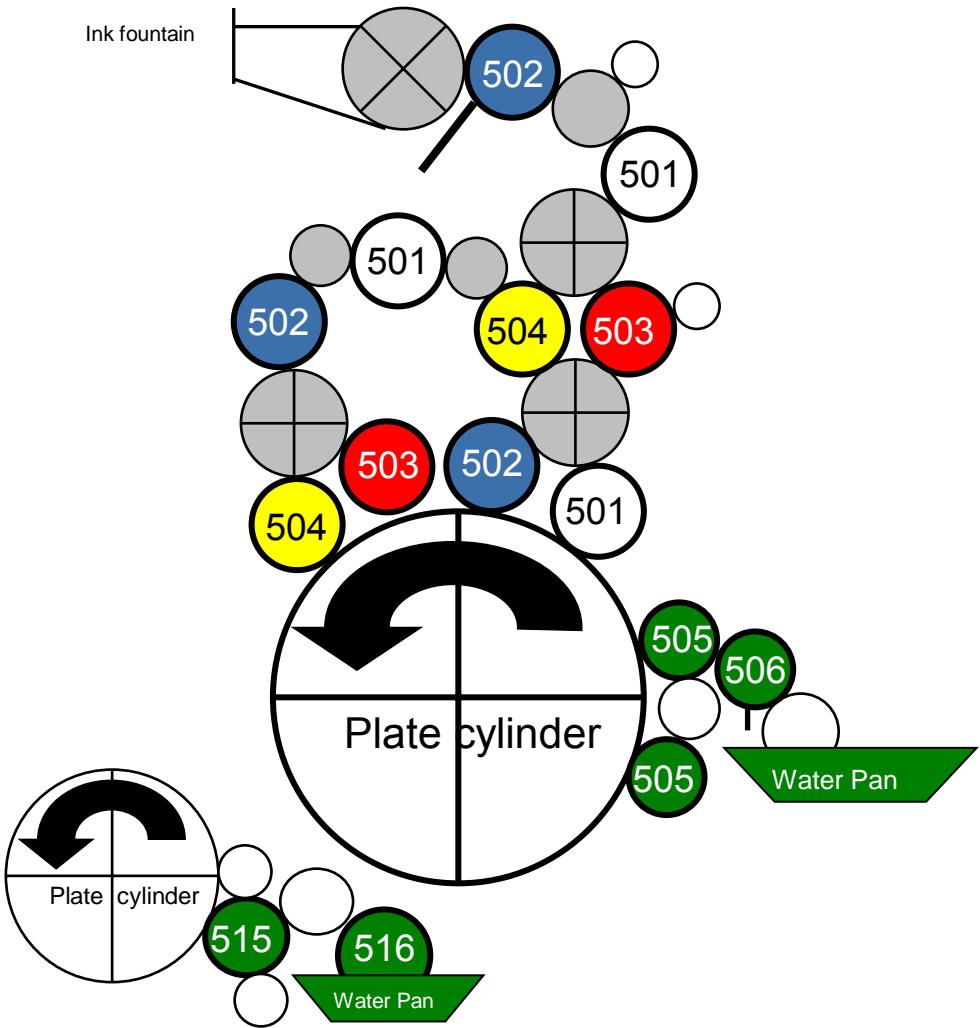

Ink fountain

PRE DRUPA PRESSES HAVE
A WIDE SPACER