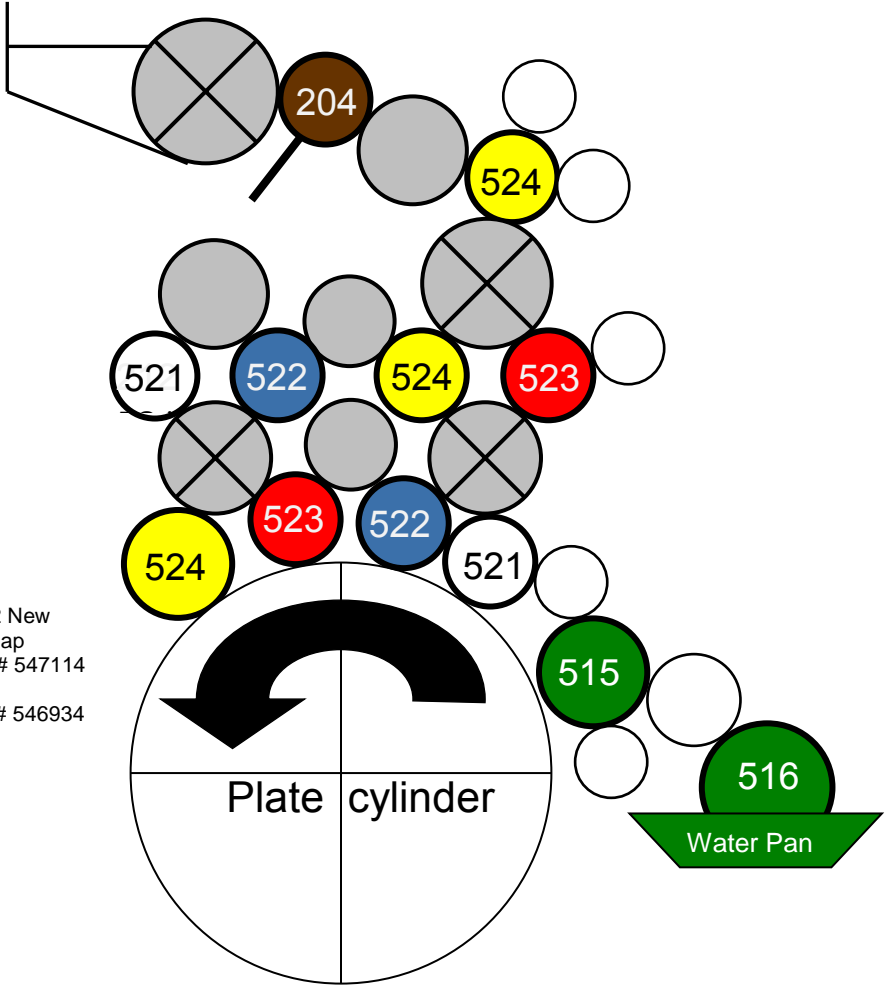

Ink fountain

HE516 Version 1
Old Water Pan

HE525 Version 2 New
Water Pan End Cap
SM 102 SERIAL # 547114
and up
CD 102 SERIAL # 546934

Water Pan Version 3 is a
One Piece and can be used
in all new and old versions

HE 528

HE 509

HE 204