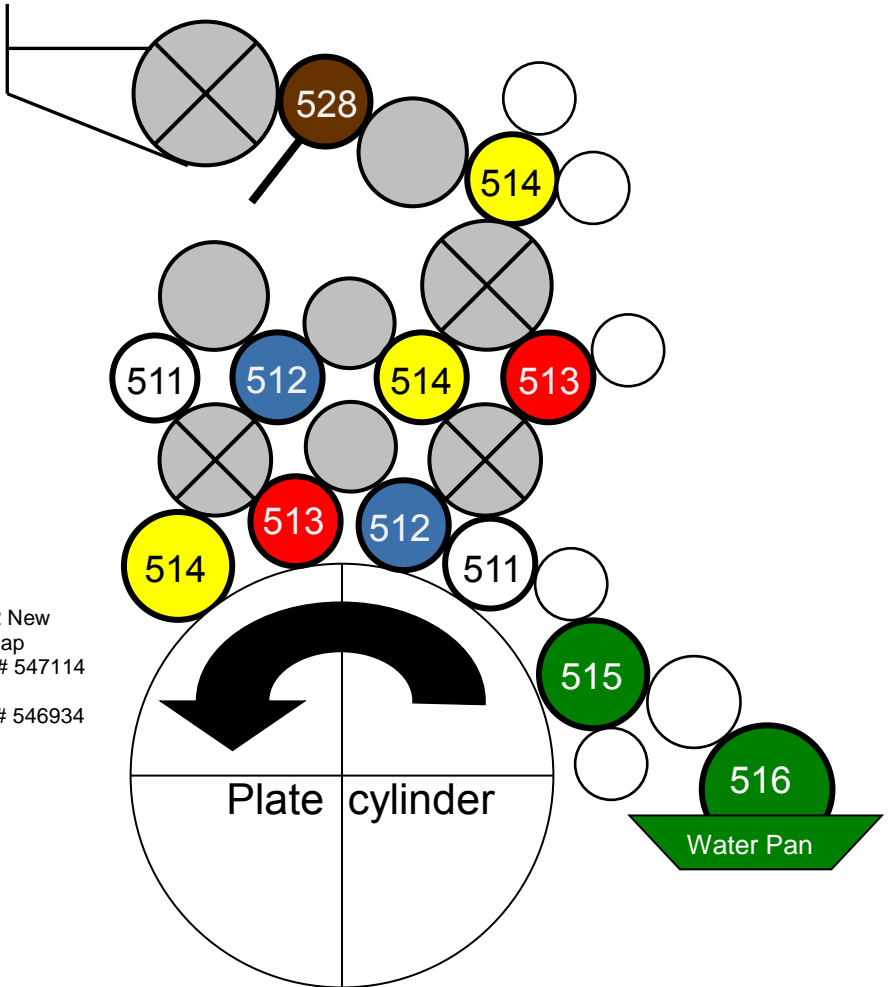

Ink fountain

HE516 Version 1
Old Water Pan

HE525 Version 2 New
Water Pan End Cap
SM 102 SERIAL # 547114
and up
CD 102 SERIAL # 546934

Water Pan Version 3 is a
One Piece and can be used
in all new and old versions

HE 528

HE 509

HE 204